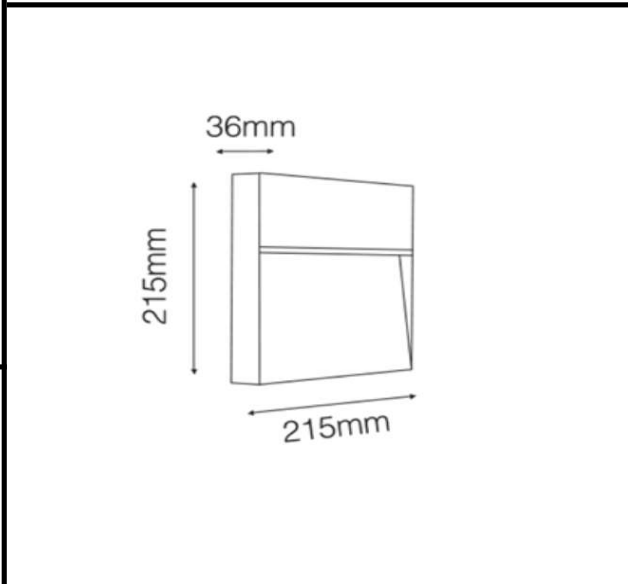

Sovitron Interior Pvt.Ltd.

Model Name	UNIQUE-R9500 Step Light / DL-OUC-R9500-8
Description	Step Light

Technical description	Image
-----------------------	-------

Dimension	L=215mm W=215mm H=36mm
Frame	Aluminum die cast
Color Tempertaure	5700K
Power	8W
Total Luminous Flux	320 lm
Efficacy	40 lm/W
IP rating	65
Color Rendering	≥80
Mounting	Recessed
Optics	Clear Tempered glass
Dimming	NON-Dimmable
Operating Voltage	AC220-240V
Standard Lifetime	L70 minimum at 50,000 burning hours

Dimension diagram

Remarks:-

Address: Plot #7 Saroorpur-Nangla Industrial Area,Ballabgarh-Sohna Road,Faridabad-121005
Email: info@sovitron.com